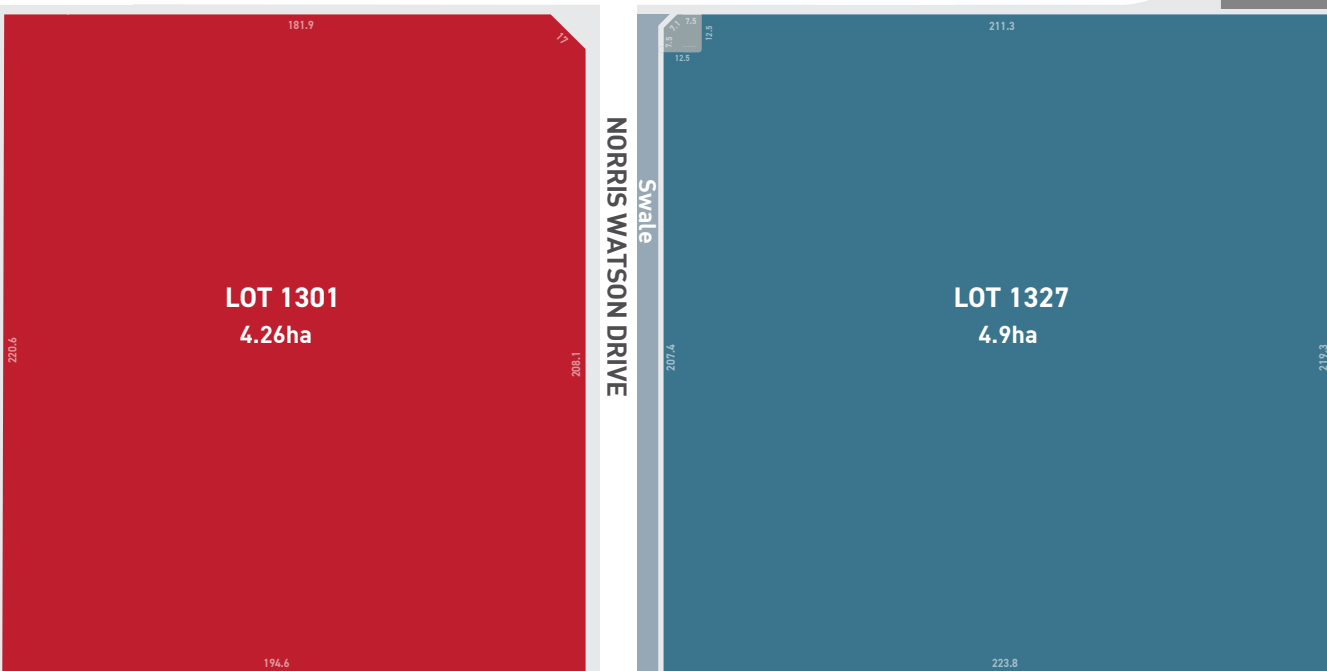

MADDISONS ROAD

FACTORY DRIVE

CARGO DRIVE

I PORT
BUSINESS PARK

STAGE 13

- FOR SALE
- UNDER CONTRACT
- SOLD