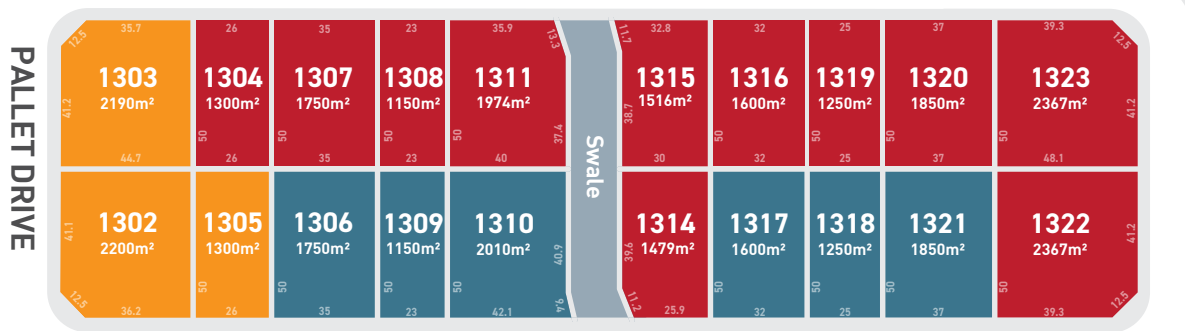

MADDISONS ROAD

FACTORY DRIVE

CARGO DRIVE

I PORT
BUSINESS PARK

STAGE 13

- FOR SALE
- UNDER CONTRACT
- SOLD