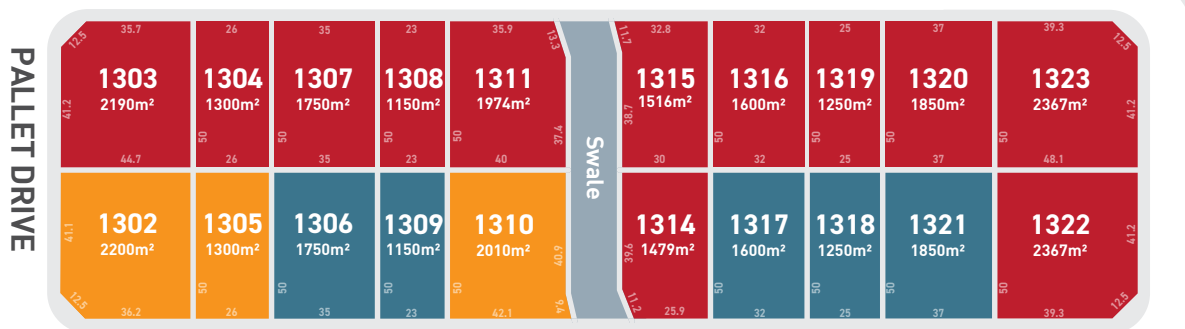

MADDISONS ROAD

FACTORY DRIVE

CARGO DRIVE

I PORT
BUSINESS PARK

STAGE 13

- FOR SALE
- UNDER CONTRACT
- SOLD