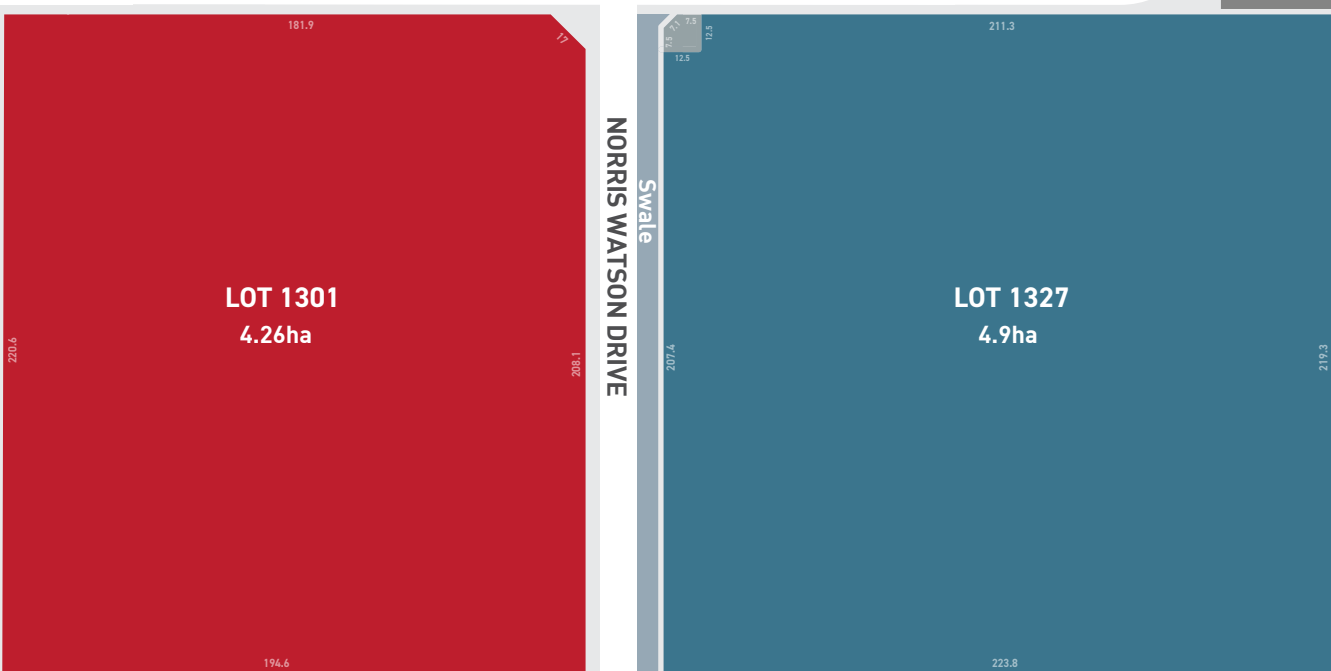

MADDISONS ROAD

FACTORY DRIVE

CARGO DRIVE

**I PORT**  
BUSINESS PARK

**STAGE 13**

- FOR SALE
- UNDER CONTRACT
- SOLD