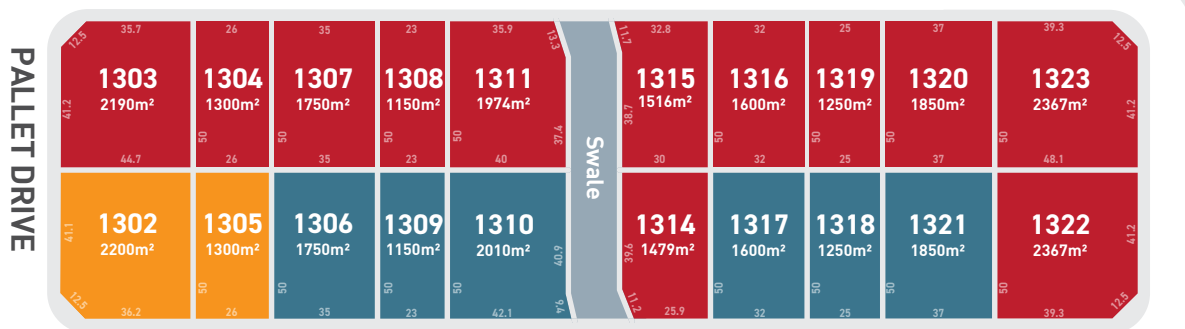

MADDISONS ROAD

FACTORY DRIVE

CARGO DRIVE

**I PORT**  
BUSINESS PARK

**STAGE 13**

- FOR SALE
- UNDER CONTRACT
- SOLD