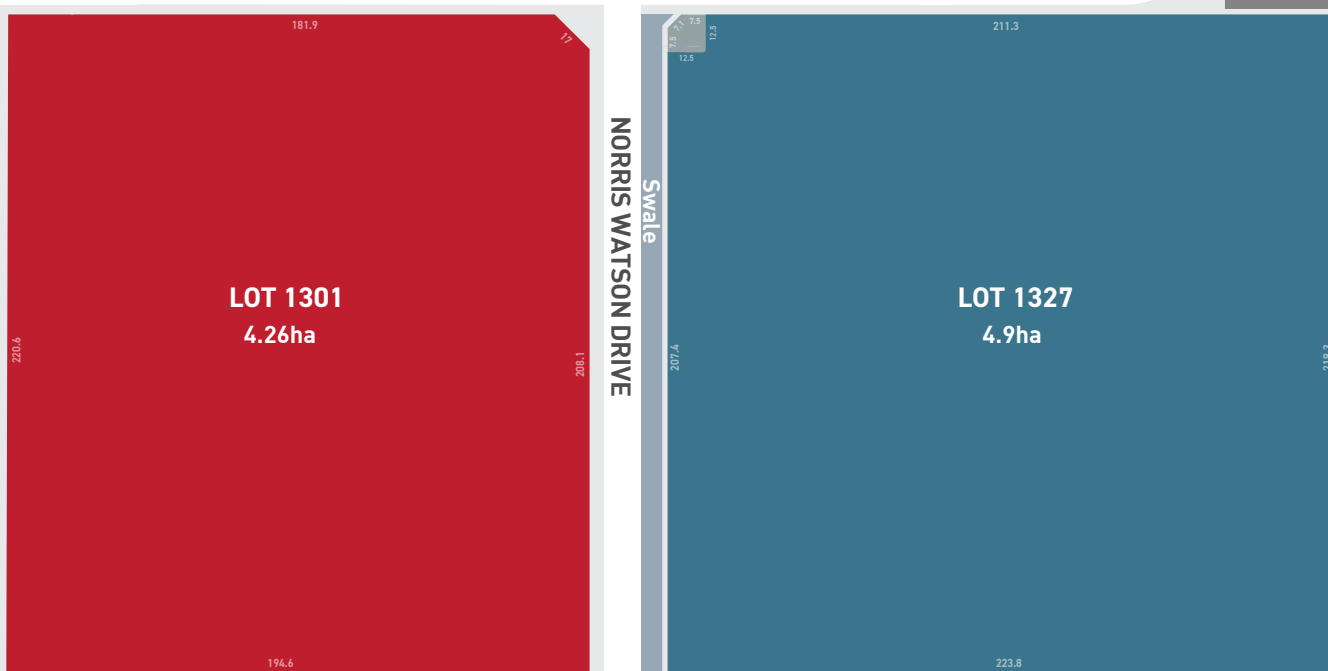

MADDISONS ROAD

FACTORY DRIVE

CARGO DRIVE

**I PORT**  
BUSINESS PARK

**STAGE 13**

- FOR SALE
- UNDER CONTRACT
- SOLD