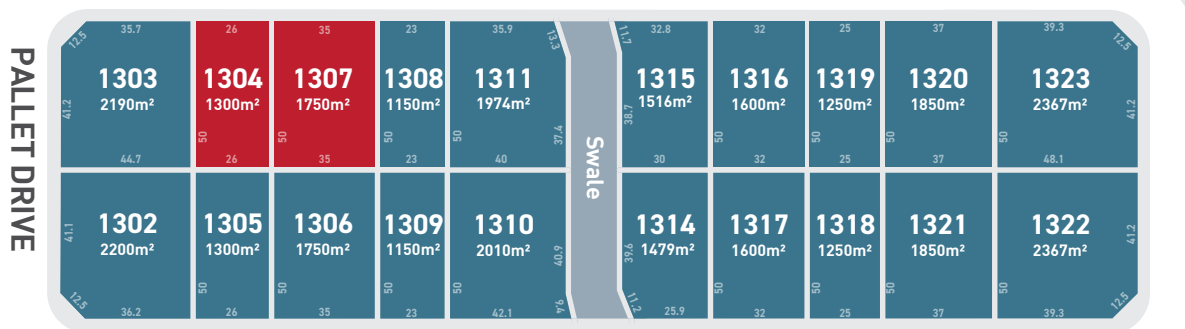

MADDISONS ROAD

FACTORY DRIVE

CARGO DRIVE

**I PORT**  
BUSINESS PARK

**STAGE 13**

- FOR SALE
- UNDER CONTRACT
- SOLD